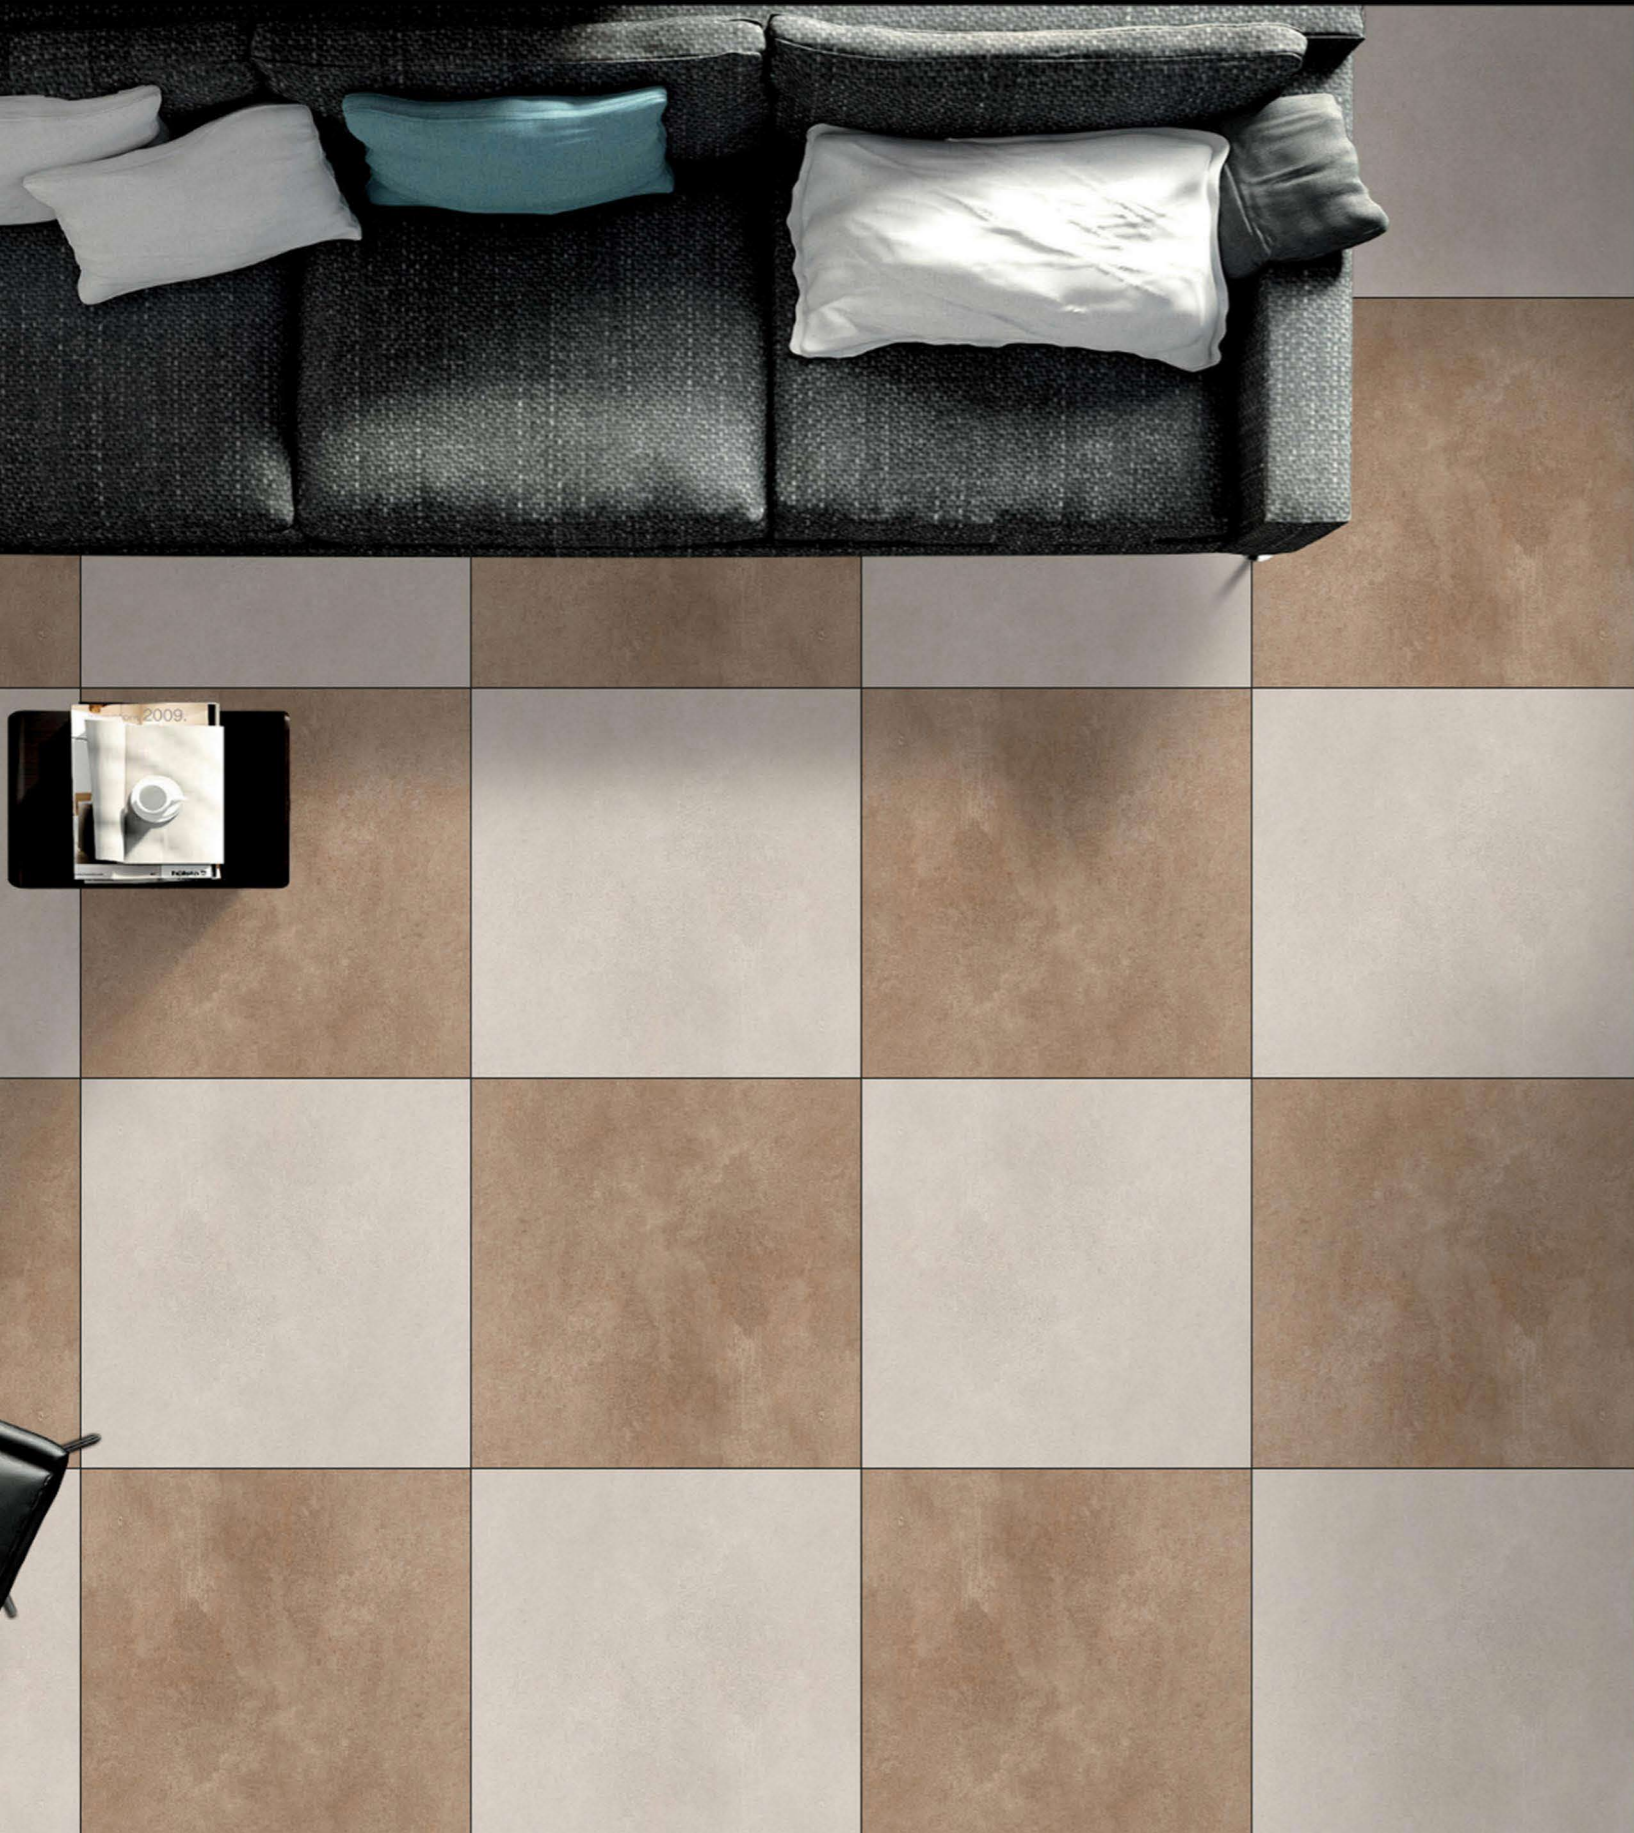

600x600mm
60x60cm | 24"x24"

GRES FINE PORCELLANATO

 RANDOM  WALL TILES  FLOOR TILES  LIVING AREA

3017-random

3018

3021

3012

Marble Series