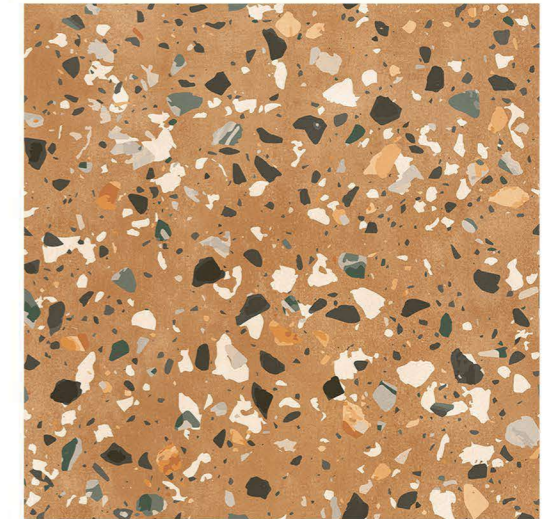

Marble Series

600x600mm
60x60cm | 24"x24"

GRES FINE PORCELLANATO

RANDOM WALL TILES FLOOR TILES LIVING AREA

3038

3039

3040-random

3041-random