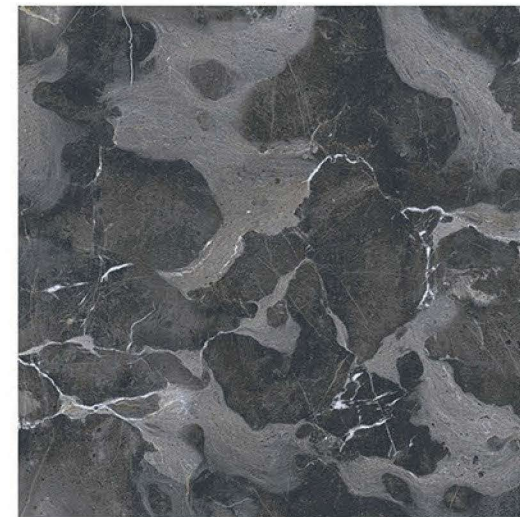

3160-random