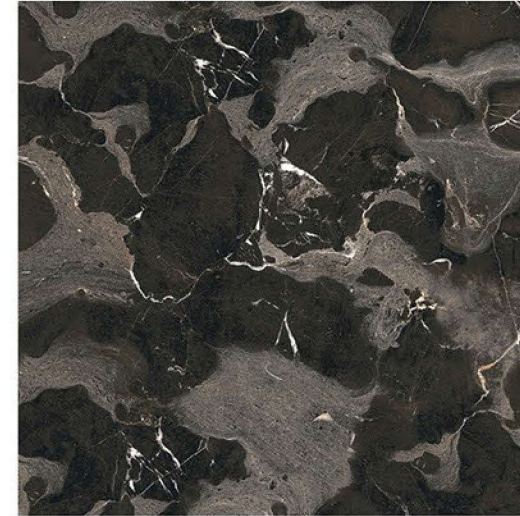

Marble Series

600x600mm
60x60cm | 24"x24"

GRES FINE PORCELLANATO

RANDOM WALL TILES FLOOR TILES LIVING AREA

3159-random